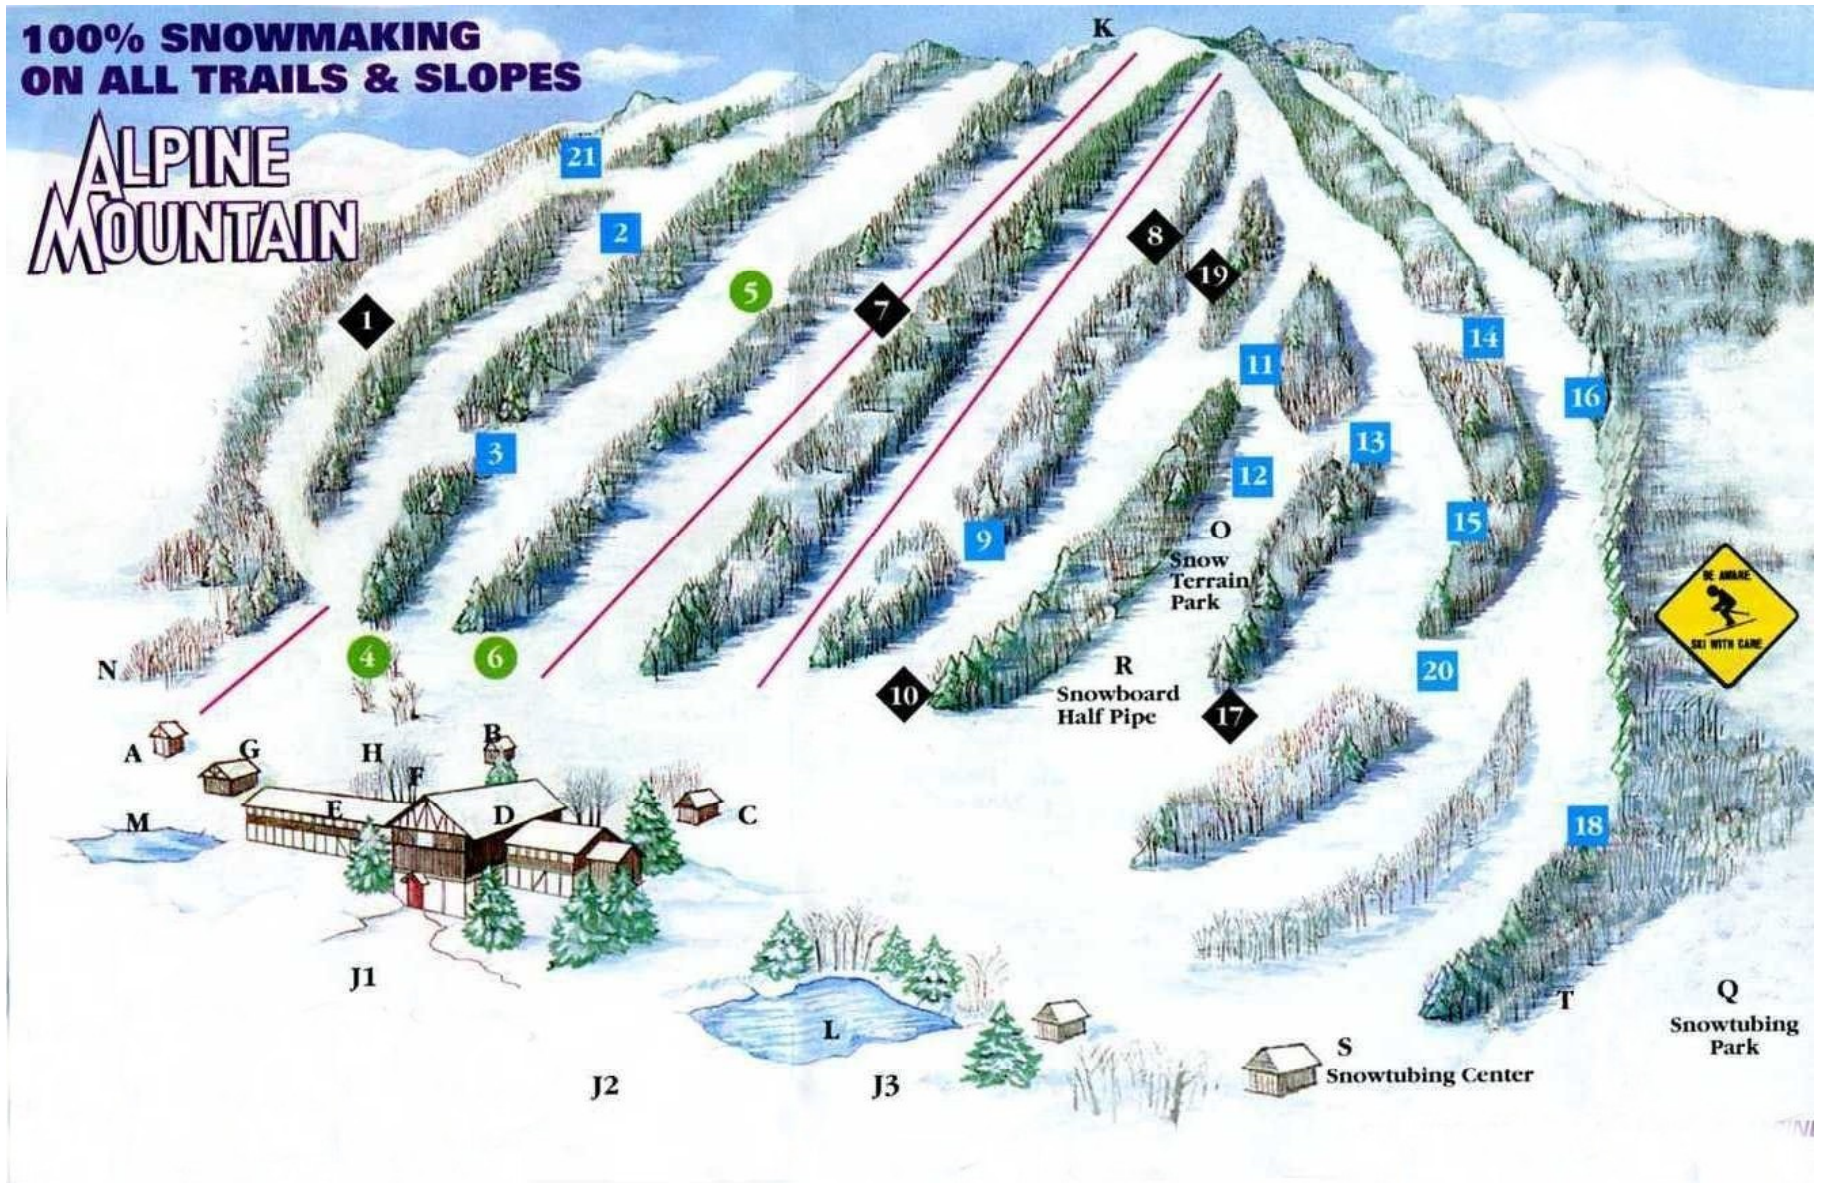

**100% SNOWMAKING  
ON ALL TRAILS & SLOPES**

# ALPINE MOUNTAIN

- A. Tyro Double Chair
- B. Star Track Enterprise Quad
- C. Alpine Quad Lift
- D. Alpine Base Lodge
- E. Rental Shop
- F. Pizza Tyme
- G. Ski Patrol Building
- H. Ski School Area
- J. Lower Parking Area (J1, J2, J3)
- K. Upper Parking Area
- L. Evergreen Pond
- M. Spring Pond
- N. Snowmaking Facility
- O. Snow Terrain Park
- O. Alpine Snowtubing Park
- R. Snowboard Half Pipe
- S. Snowtubing Center

- 1. Power Line
- 2. Outer Edge
- 3. Footloose
- 4. Beginner's Slope
- 5. Alpine Way
- 6. Bobsled
- 7. Broadway
- 8. Downfall
- 9. Hot Dog
- 10. The Bumps
- 11. Roller Coaster
- Easiest
- More Difficult
- ◆ Most Difficult

- 12. Swivel
- 13. Thunder Lane
- 14. Lightening Loop
- 15. Dipsey Doo
- 16. Far Out
- 17. Headwall
- 18. Rockaway
- 19. Rocket
- 20. Blitz
- 21. Skiway