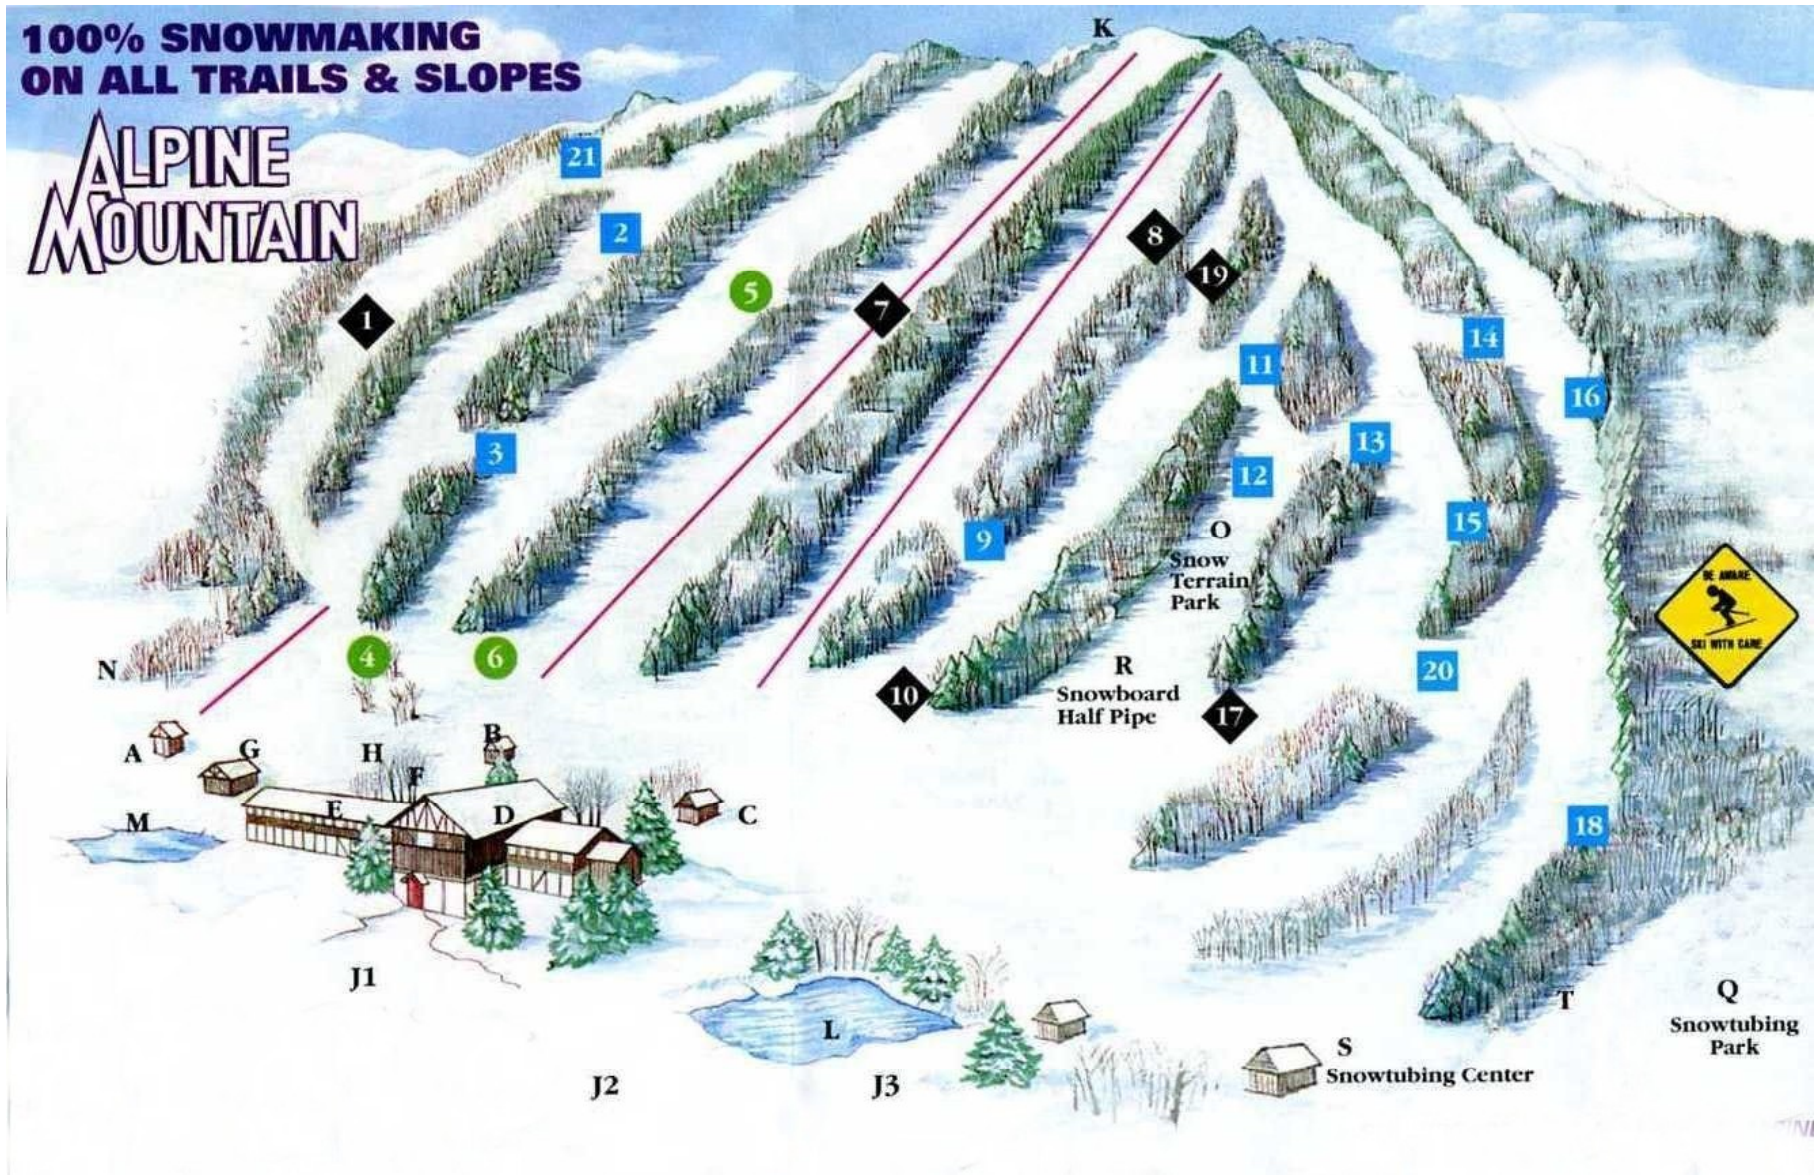

**100% SNOWMAKING  
ON ALL TRAILS & SLOPES**

# ALPINE MOUNTAIN

- A. Tyro Double Chair
- B. Star Track Enterprise Quad
- C. Alpine Quad Lift
- D. Alpine Base Lodge
- E. Rental Shop
- F. Pizza Tyme
- G. Ski Patrol Building
- H. Ski School Area
- J. Lower Parking Area (J1, J2, J3)
- K. Upper Parking Area
- L. Evergreen Pond
- M. Spring Pond
- N. Snowmaking Facility
- O. Snow Terrain Park
- O. Alpine Snowtubing Park
- R. Snowboard Half Pipe
- S. Snowtubing Center

- 1. Power Line
- 2. Outer Edge
- 3. Footloose
- 4. Beginner's Slope
- 5. Alpine Way
- 6. Bobsled
- 7. Broadway
- 8. Downfall
- 9. Hot Dog
- 10. The Bumps
- 11. Roller Coaster

- 12. Swivel
- 13. Thunder Lane
- 14. Lightening Loop
- 15. Dipsey Doo
- 16. Far Out
- 17. Headwall
- 18. Rockaway
- 19. Rocket
- 20. Blitz
- 21. Skiway

- Easiest
- More Difficult
- ◆ Most Difficult